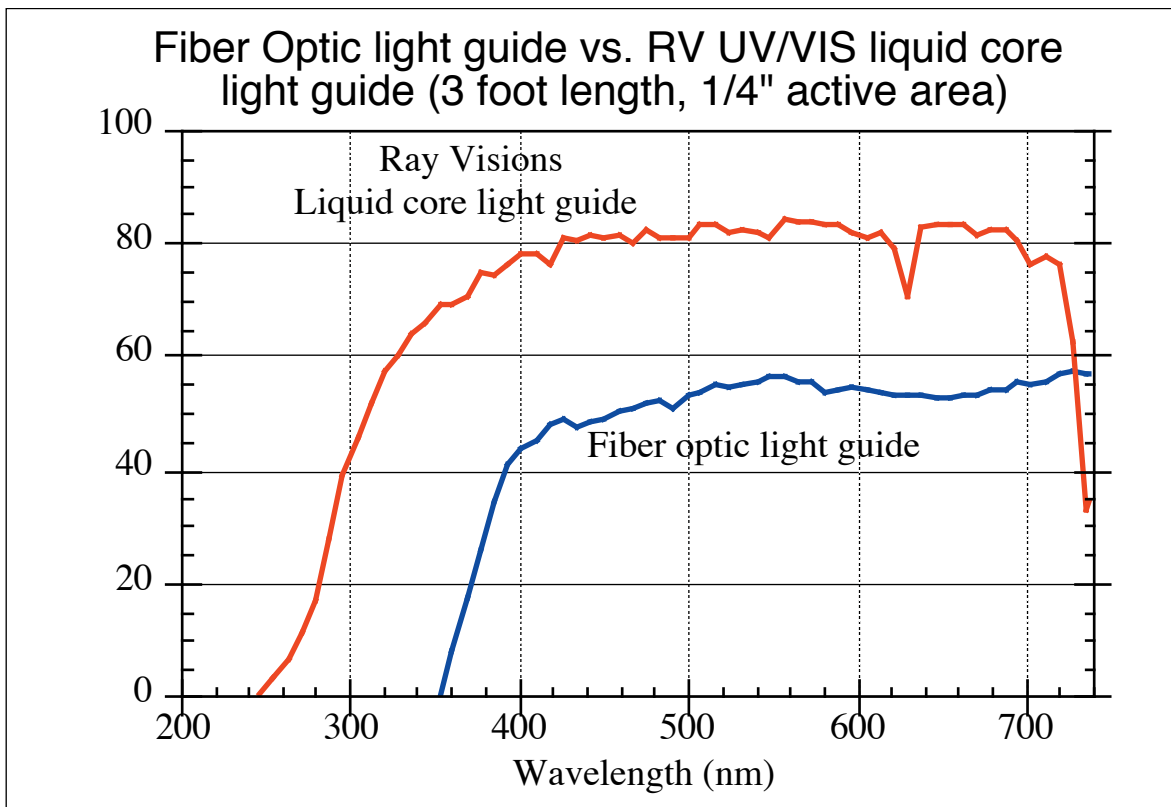

*Are you wasting
your energy?*

Ray Visions' Liquid core light guides transmit **50% more light** than fiber optic light guides.