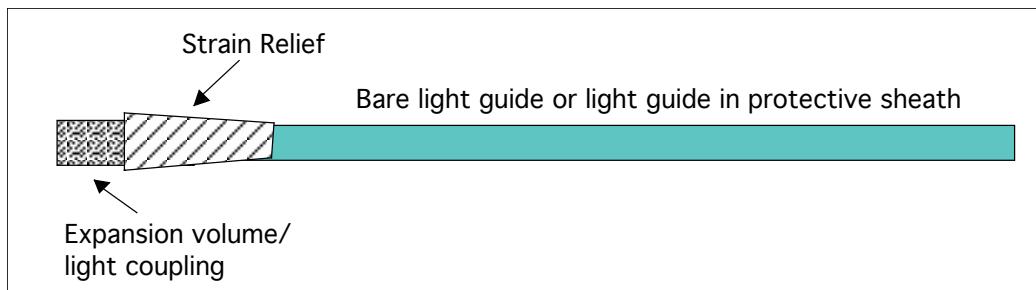

RAY VISIONS

Liquid Core Light Guides

Standard sizes

Transmission light guides in a protective sheath

Core Diam.	OD
.20"	.41"
.26"	.47"
.33"	.54"
.39"	.60"
.52"	.79"

Side emitting light guides

Core Diam.	OD
3/16"	1/4"
3/16"	5/16"
1/4"	3/8"
3/8"	9/16"
1/2"	3/4"

Lengths made to order from .5 m to 20 m

Parameters:

The numerical aperture is 0.42.

Standard design temperature range is between -15 C to 60 C. Wider temperature ranges available.

The liquid is a safe non toxic oil with a flash point > 300 C.

The tubing is made from either a fluoropolymer alone or a fluoropolymer coextruded with clear PVC.

End plugs may be either quartz or acrylic. Non stocked quartz endplugs require 6 week lead time.

Each light guide has an expansion volume for the liquid contained inside a metal tube. This tube is usually placed on the input and makes for a solid coupling to the light source. Size and length of the expansion volume depends on size and length of light guide.

Standard protective sheath is synthetic covered steel or aluminum interlock tubing. Lower cost plastic sheath also available.